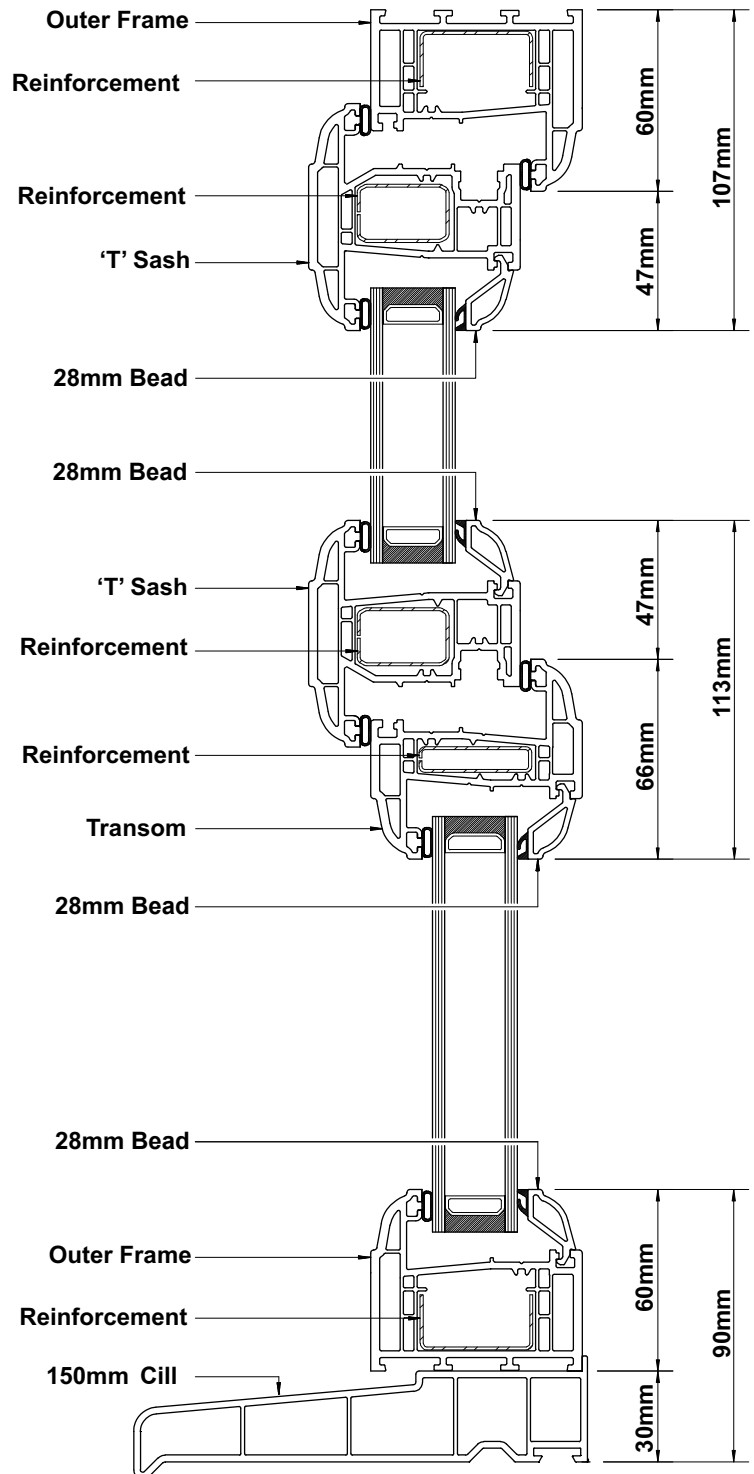

# Ovolo 70mm Open-out Window

Internal Glazing

CATEGORY	DESCRIPTION	STYLE
PRODUCT	ASSEMBLIES	CASEMENT WINDOW

-  **Open Out Window**  
Intermediate Outer/Slim Transom
-  **Fully Ovolo**
-  **28mm Double Glazing**
-  **Internally Glazed**  
Ovolo Bead
-  **PCE 'D' Gasket**

Note: All reinforcements are shown for diagrammatical purposes only.