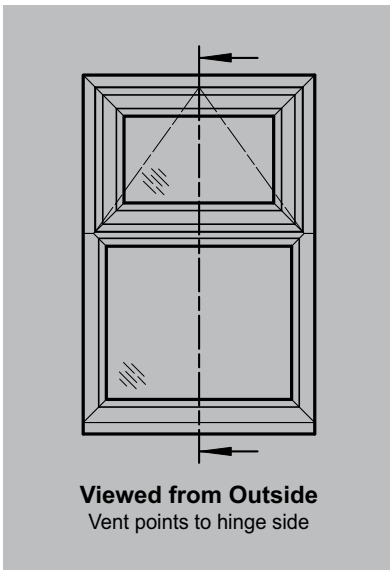

# Ovolo 70mm Open-out Window

Internal Glazing

CATEGORY	DESCRIPTION	STYLE
PRODUCT	ASSEMBLIES	CASEMENT WINDOW

-  **Open Out Window**  
Intermediate Outer/Slim Transom
-  **Fully Ovolo**
-  **28mm Double Glazing**
-  **Internally Glazed**  
Ovolo Bead
-  **PCE 'D' Gasket**