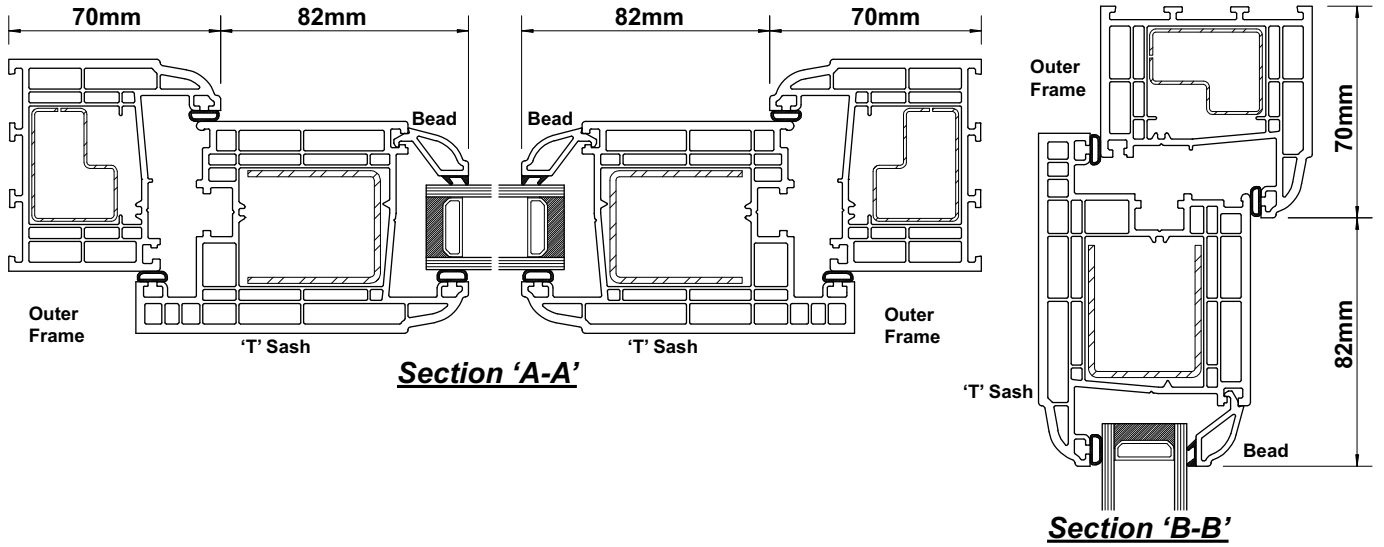

Ovolo 70mm Double Door (Open-out)

Internal Glazing

CATEGORY	DESCRIPTION	STYLE
PRODUCT	ASSEMBLIES	FRENCH DOOR

-  Fully Ovolo
-  28mm Double Glazing
-  Internally Glazed Ovolo Bead
-  PCE 'D' Gasket

Note: All reinforcements are shown for diagrammatical purposes only.

Threshold Options