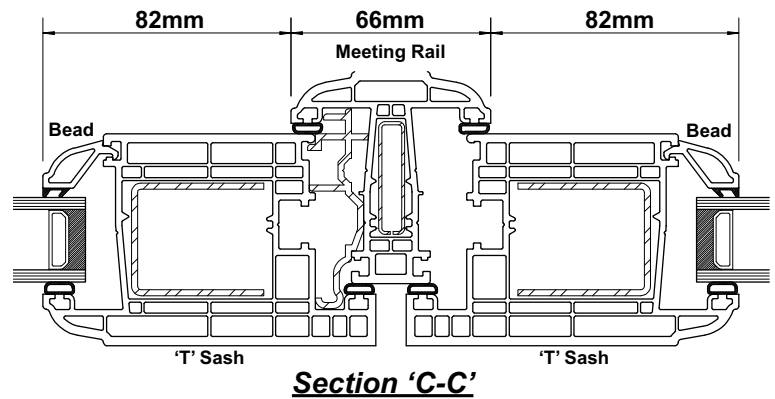

Ovolo 70mm Double Door (Open-out)

Internal Glazing

CATEGORY	DESCRIPTION	STYLE
PRODUCT	ASSEMBLIES	FRENCH DOOR

-  Fully Ovolo
-  28mm Double Glazing
-  Internally Glazed Ovolo Bead
-  PCE 'D' Gasket

Note: All reinforcements are shown for diagrammatical purposes only.

Threshold Options