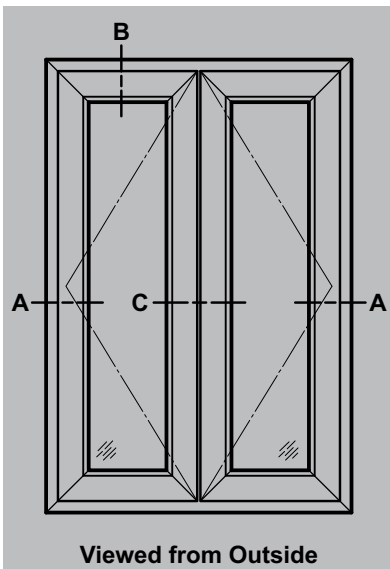

Ovolo 70mm Double Door (Open-out)

Internal Glazing

CATEGORY	DESCRIPTION	STYLE
PRODUCT	ASSEMBLIES	FRENCH DOOR

-  Fully Ovolo
-  28mm Double Glazing
-  Internally Glazed Ovolo Bead
-  PCE 'D' Gasket

Note: All reinforcements are shown for diagrammatical purposes only.

Threshold Options