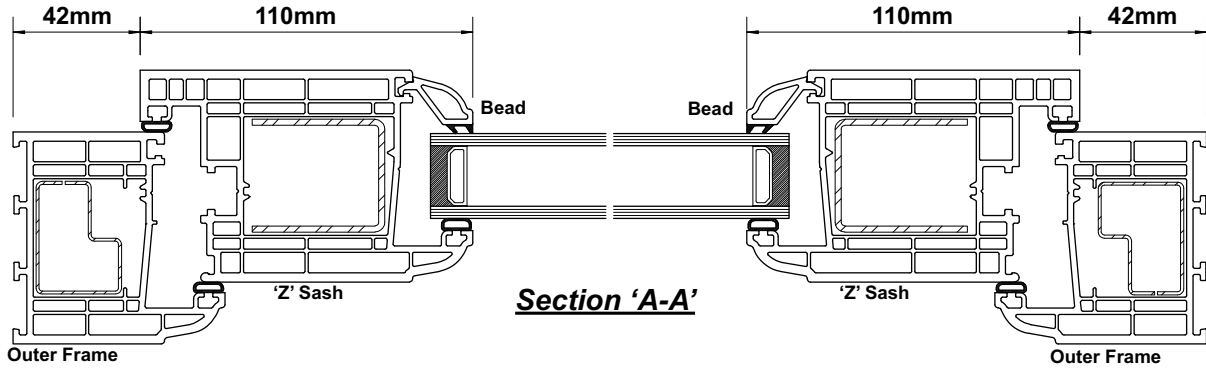

Ovolo 70mm Stable Door (Open-in)

Internal Glazing

CATEGORY	DESCRIPTION	STYLE
PRODUCT	ASSEMBLIES	RESIDENTIAL DOOR

-  Fully Ovolo
-  28mm Double Glazing
-  Internally Glazed Ovolo Bead
-  PCE 'D' Gasket

Threshold Options

Note: All reinforcements are shown for diagrammatical purposes only.