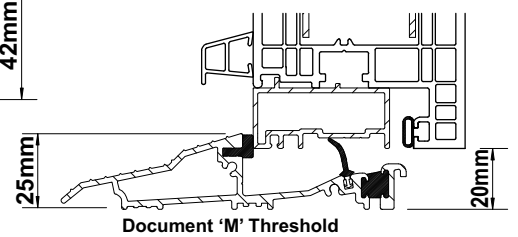

Ovolo 70mm Stable Door (Open-in)

Internal Glazing

CATEGORY	DESCRIPTION	STYLE
PRODUCT	ASSEMBLIES	RESIDENTIAL DOOR

-  Fully Ovolo
-  28mm Double Glazing
-  Internally Glazed Ovolo Bead
-  PCE 'D' Gasket

Threshold Options

Note: All reinforcements are shown for diagrammatical purposes only.