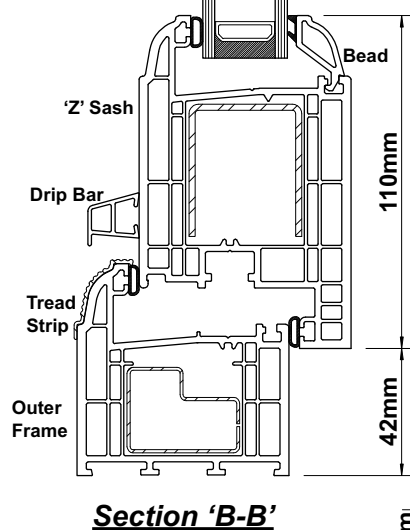

Ovolo 70mm Stable Door (Open-in)

Internal Glazing

CATEGORY	DESCRIPTION	STYLE
PRODUCT	ASSEMBLIES	RESIDENTIAL DOOR

-  Fully Ovolo
-  28mm Double Glazing
-  Internally Glazed Ovolo Bead
-  PCE 'D' Gasket

Threshold Options

Note: All reinforcements are shown for diagrammatical purposes only.