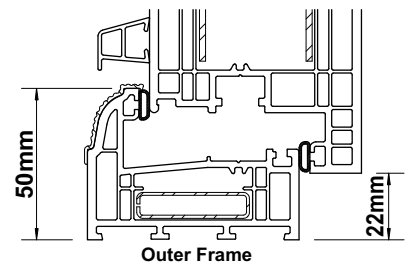

Ovolo 70mm Stable Door (Open-in)

Internal Glazing

CATEGORY	DESCRIPTION	STYLE
PRODUCT	ASSEMBLIES	RESIDENTIAL DOOR

-  Fully Ovolo
-  28mm Double Glazing
-  Internally Glazed Ovolo Bead
-  PCE 'D' Gasket

Threshold Options

Note: All reinforcements are shown for diagrammatical purposes only.