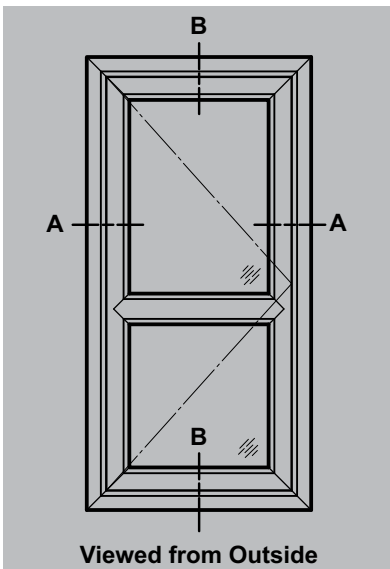

Ovolo 70mm Stable Door (Open-in)

Internal Glazing

CATEGORY	DESCRIPTION	STYLE
PRODUCT	ASSEMBLIES	RESIDENTIAL DOOR

-  Fully Ovolo
-  28mm Double Glazing
-  Internally Glazed Ovolo Bead
-  PCE 'D' Gasket

Threshold Options

Note: All reinforcements are shown for diagrammatical purposes only.