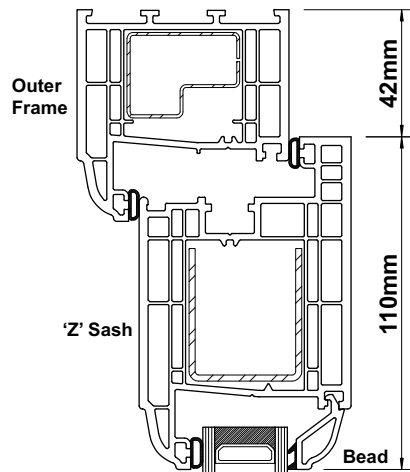

Ovolo 70mm Stable Door (Open-in)

Internal Glazing

CATEGORY	DESCRIPTION	STYLE
PRODUCT	ASSEMBLIES	RESIDENTIAL DOOR

-  Fully Ovolo
-  28mm Double Glazing
-  Internally Glazed Ovolo Bead
-  PCE 'D' Gasket

Threshold Options

Note: All reinforcements are shown for diagrammatical purposes only.