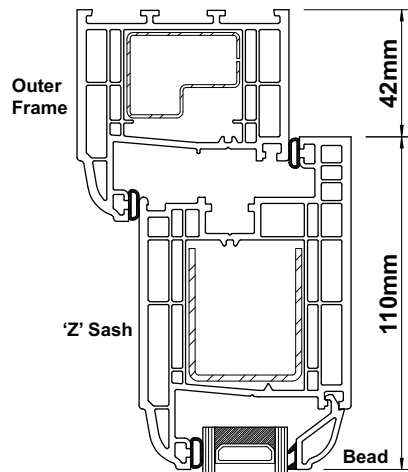

Ovolo 70mm Single Door (Open-in)

Internal Glazing

CATEGORY	DESCRIPTION	STYLE
PRODUCT	ASSEMBLIES	RESIDENTIAL DOOR

-  Fully Ovolo
-  28mm Double Glazing
-  Internally Glazed Ovolo Bead
-  PCE 'D' Gasket

Threshold Options

Note: All reinforcements are shown for diagrammatical purposes only.