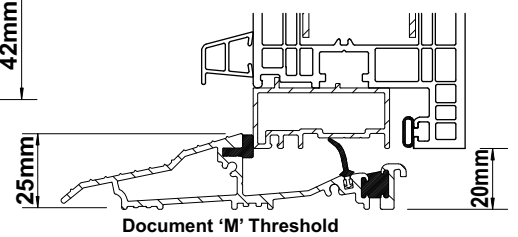

Ovolo 70mm Single Door (Open-in)

Internal Glazing

CATEGORY	DESCRIPTION	STYLE
PRODUCT	ASSEMBLIES	RESIDENTIAL DOOR

-  Fully Ovolo
-  28mm Double Glazing
-  Internally Glazed Ovolo Bead
-  PCE 'D' Gasket

Threshold Options

Note: All reinforcements are shown for diagrammatical purposes only.