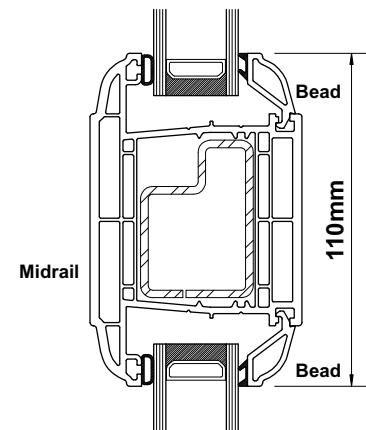

Ovolo 70mm Single Door (Open-in)

Internal Glazing

CATEGORY	DESCRIPTION	STYLE
PRODUCT	ASSEMBLIES	RESIDENTIAL DOOR

-  Fully Ovolo
-  28mm Double Glazing
-  Internally Glazed Ovolo Bead
-  PCE 'D' Gasket

Threshold Options

Note: All reinforcements are shown for diagrammatical purposes only.