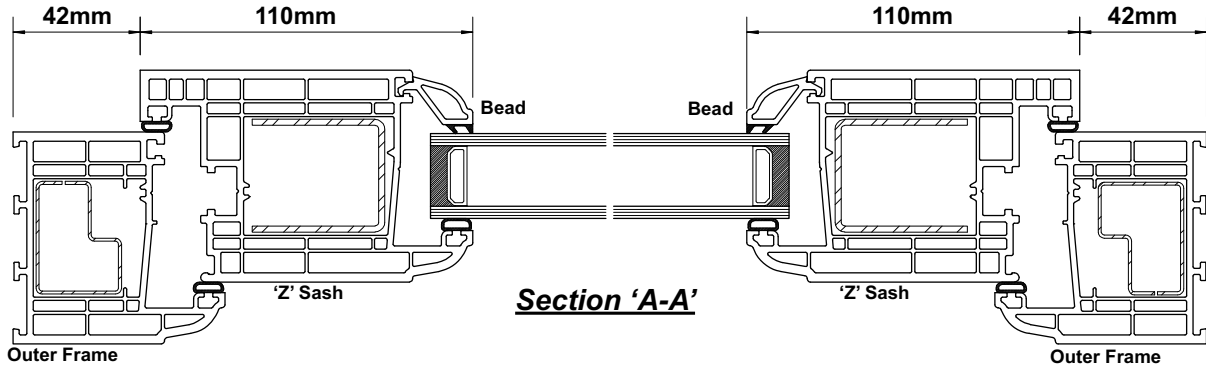

Ovolo 70mm Single Door (Open-in)

Internal Glazing

CATEGORY	DESCRIPTION	STYLE
PRODUCT	ASSEMBLIES	RESIDENTIAL DOOR

-  Fully Ovolo
-  28mm Double Glazing
-  Internally Glazed Ovolo Bead
-  PCE 'D' Gasket

Threshold Options

Note: All reinforcements are shown for diagrammatical purposes only.