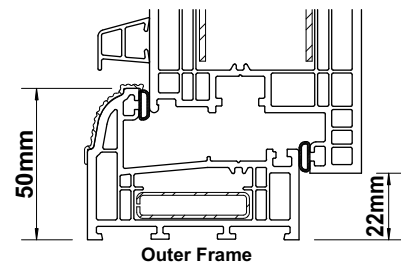

Ovolo 70mm Single Door (Open-in)

Internal Glazing

CATEGORY	DESCRIPTION	STYLE
PRODUCT	ASSEMBLIES	RESIDENTIAL DOOR

-  Fully Ovolo
-  28mm Double Glazing
-  Internally Glazed Ovolo Bead
-  PCE 'D' Gasket

Threshold Options

Note: All reinforcements are shown for diagrammatical purposes only.