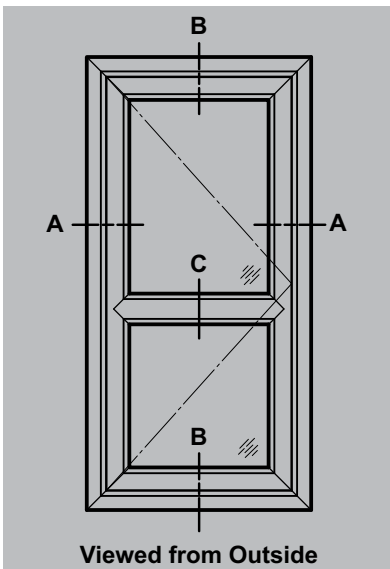

Ovolo 70mm Single Door (Open-in)

Internal Glazing

CATEGORY	DESCRIPTION	STYLE
PRODUCT	ASSEMBLIES	RESIDENTIAL DOOR

-  Fully Ovolo
-  28mm Double Glazing
-  Internally Glazed Ovolo Bead
-  PCE 'D' Gasket

Threshold Options

Note: All reinforcements are shown for diagrammatical purposes only.