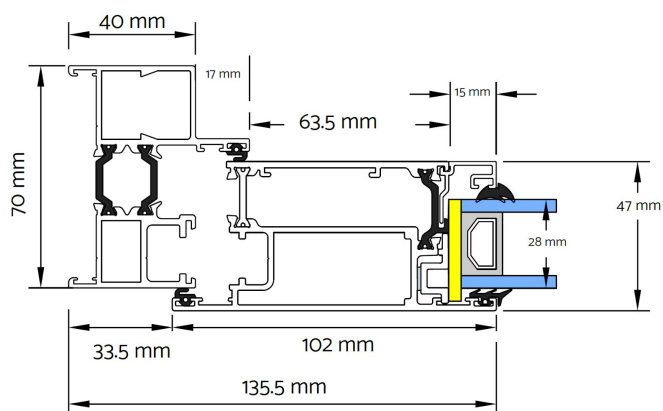

ALUMINIUM DOOR - Page 1 of 3

Outer Side Upstands and Top

Midrail

ALUMINIUM DOOR - Page 2 of 3

Standard Threshold on 150mm Cill
(OPEN OUT)

Low Threshold on 150mm Cill
(OPEN OUT) Non Weather Rated

ALUMINIUM DOOR - Page 3 of 3