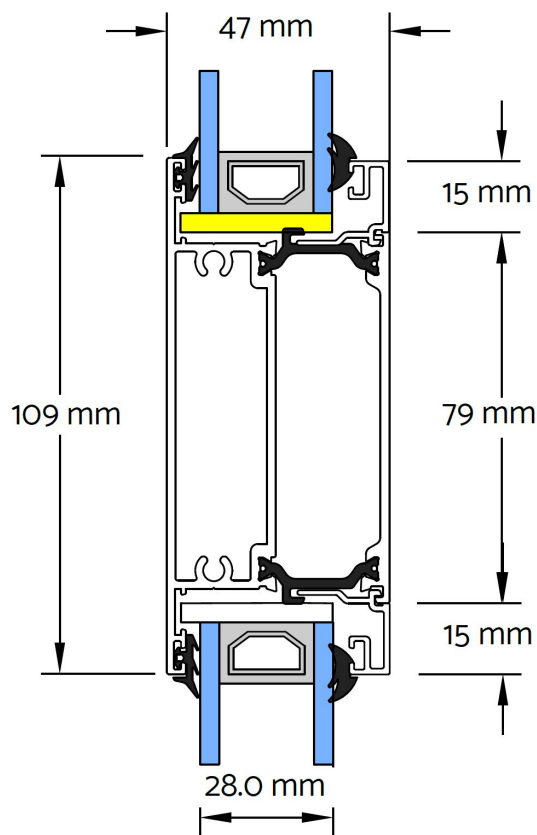

ALUMINIUM DOOR - Page 1 of 3

Outer Side Upstands and Top

Midrail

ALUMINIUM DOOR - Page 2 of 3

Standard Threshold on 150mm Cill
(OPEN OUT)

Low Threshold on 150mm Cill
(OPEN OUT) Non Weather Rated

ALUMINIUM DOOR - Page 3 of 3