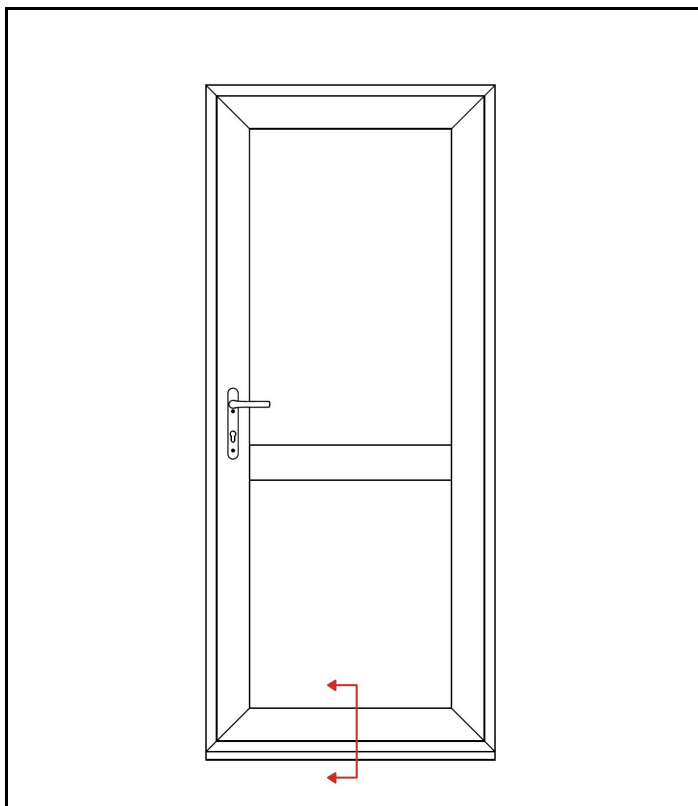

ALUMINIUM DOOR - Page 1 of 3

Outer Side Upstands and Top

Midrail

ALUMINIUM DOOR - Page 2 of 3

Standard Threshold on 150mm Cill
(OPEN OUT)

Low Threshold on 150mm Cill
(OPEN OUT) Non Weather Rated

ALUMINIUM DOOR - Page 3 of 3