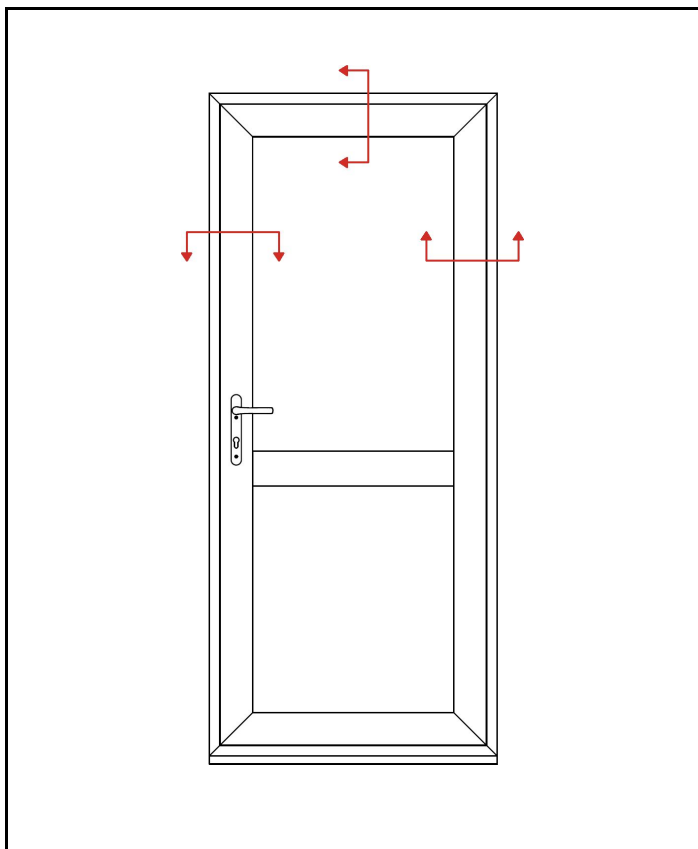

ALUMINIUM DOOR - Page 1 of 3

Outer Side Upstands and Top

Midrail

ALUMINIUM DOOR - Page 2 of 3

Standard Threshold on 150mm Cill
(OPEN OUT)

Low Threshold on 150mm Cill
(OPEN OUT) Non Weather Rated

ALUMINIUM DOOR - Page 3 of 3