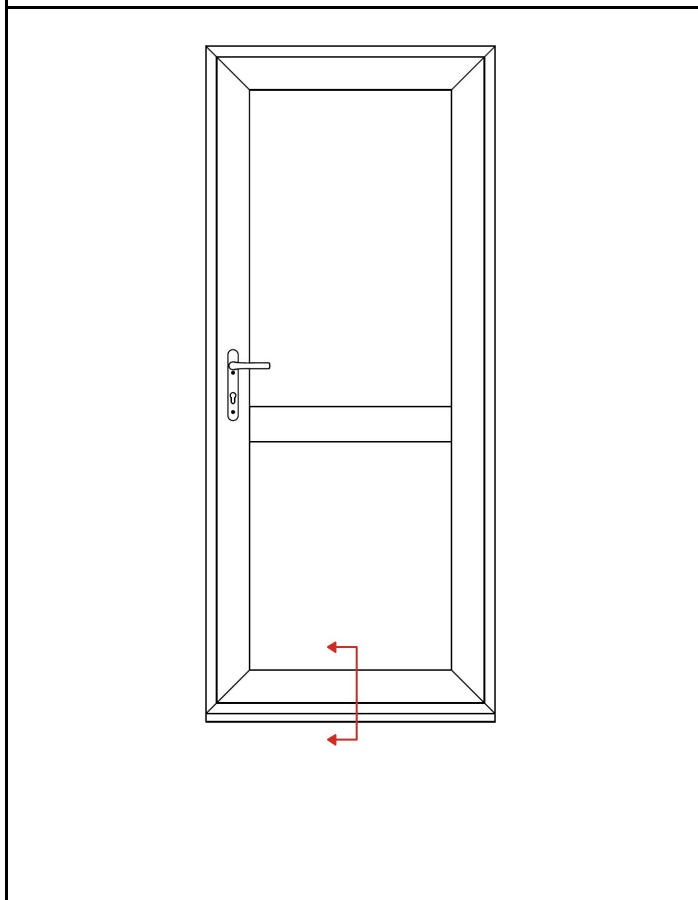

ALUMINIUM DOOR - Page 1 of 3

Outer Side Upstands and Top

Midrail

ALUMINIUM DOOR - Page 2 of 3

Standard Threshold on 150mm Cill
(OPEN OUT)

Low Threshold on 150mm Cill
(OPEN OUT) Non Weather Rated

ALUMINIUM DOOR - Page 3 of 3