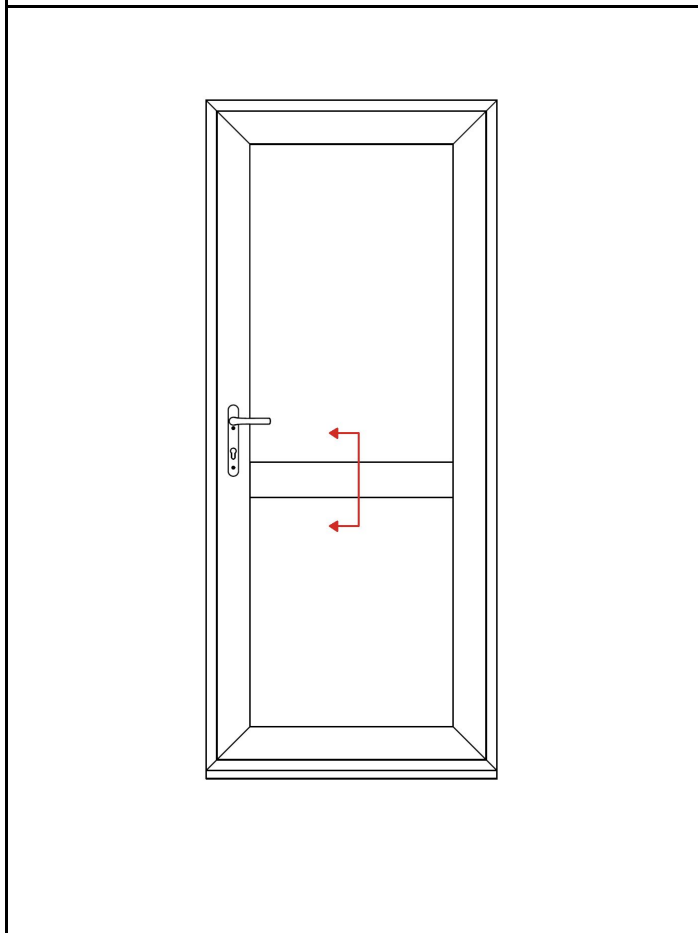

ALUMINIUM DOOR - Page 1 of 3

Outer Side Upstands and Top

Midrail

ALUMINIUM DOOR - Page 2 of 3

Standard Threshold on 150mm Cill
(OPEN OUT)

Low Threshold on 150mm Cill
(OPEN OUT) Non Weather Rated

ALUMINIUM DOOR - Page 3 of 3