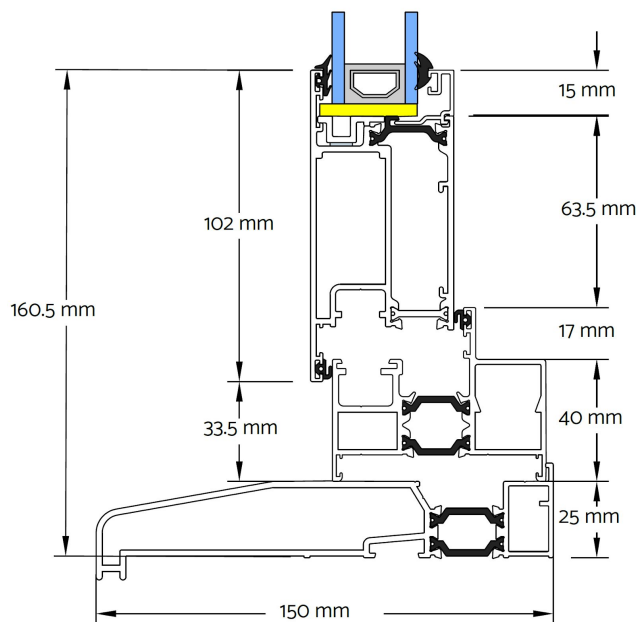

ALUMINIUM DOOR - Page 1 of 3

Outer Side Upstands and Top

Midrail

ALUMINIUM DOOR - Page 2 of 3

Standard Threshold on 150mm Cill
(OPEN OUT)

Low Threshold on 150mm Cill
(OPEN OUT) Non Weather Rated

ALUMINIUM DOOR - Page 3 of 3