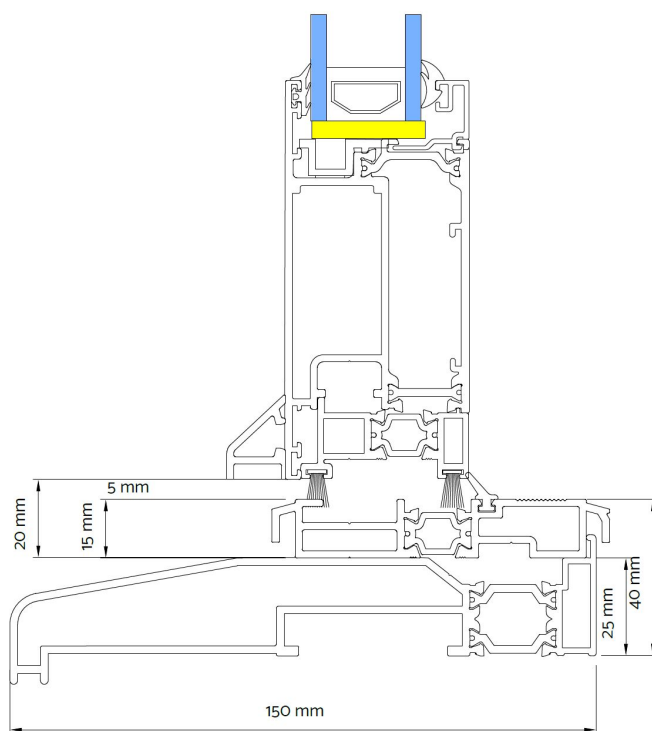

ALUMINIUM DOOR - Page 1 of 3

Outer Side Upstands and Top

Midrail

ALUMINIUM DOOR - Page 2 of 3

Standard Threshold on 150mm Cill
(OPEN OUT)

Low Threshold on 150mm Cill
(OPEN OUT) Non Weather Rated

ALUMINIUM DOOR - Page 3 of 3