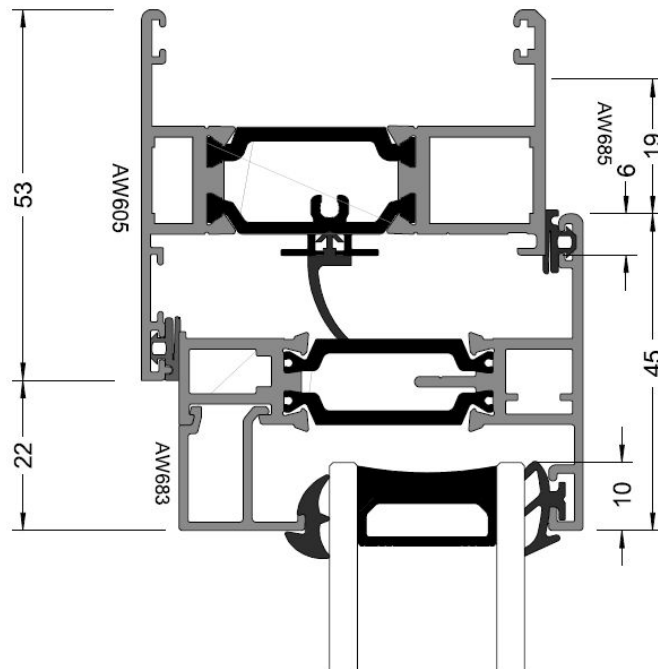

Aluminium Slimline Window - Jamb

Flat Sash

Aluminium Slimline Window - 150mm Cill

Flat Sash

Aluminium Slimline Window - Head

Flat Sash

Aluminium Slimline Window - Deep Head

Flat Sash