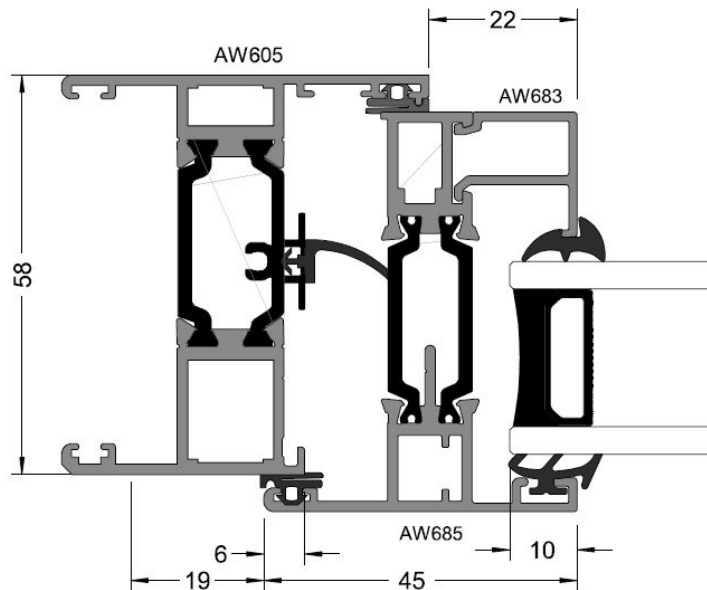

Aluminium Slimline Window - Jamb

Flat Sash

Aluminium Slimline Window - 150mm Cill

Flat Sash

Aluminium Slimline Window - Head

Flat Sash

Aluminium Slimline Window - Deep Head

Flat Sash

Aluminium Slimline Window - Transom