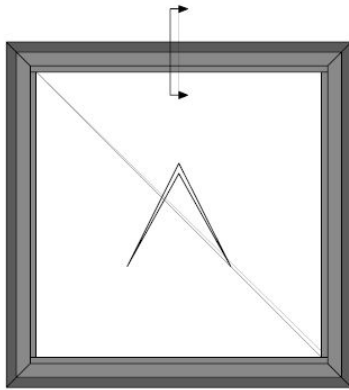

Aluminium Slimline Window - Jamb

Flat Sash

Aluminium Slimline Window - 150mm Cill

Flat Sash

Aluminium Slimline Window - Head

Flat Sash

Aluminium Slimline Window - Deep Head

Flat Sash