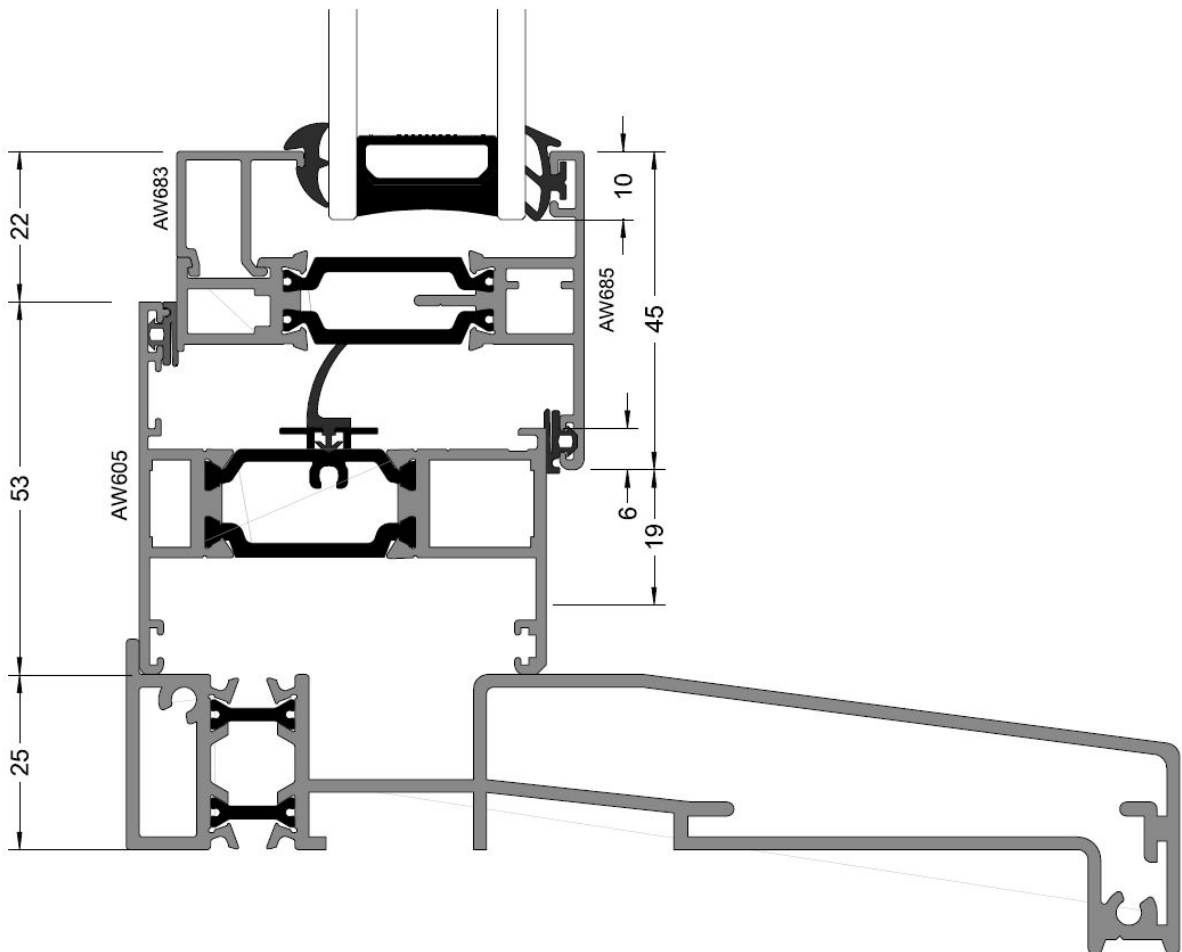

Aluminium Slimline Window - Jamb

Flat Sash

Aluminium Slimline Window - 150mm Cill

Flat Sash

Aluminium Slimline Window - Head

Flat Sash

Aluminium Slimline Window - Deep Head

Flat Sash

Aluminium Slimline Window - Transom