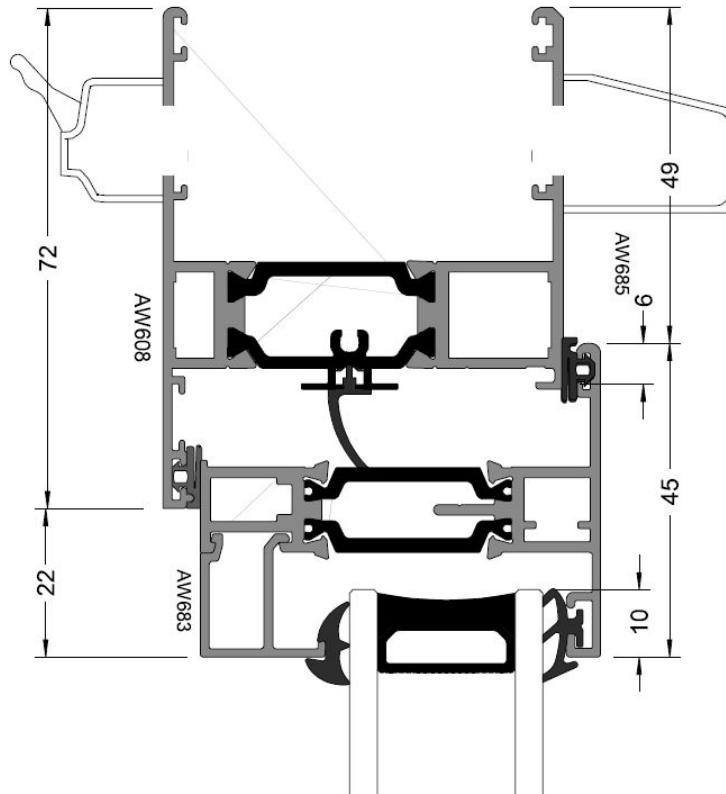

Aluminium Slimline Window - Jamb

Flat Sash

Aluminium Slimline Window - 150mm Cill

Flat Sash

Aluminium Slimline Window - Head

Flat Sash

Aluminium Slimline Window - Deep Head

Flat Sash

Aluminium Slimline Window - Transom