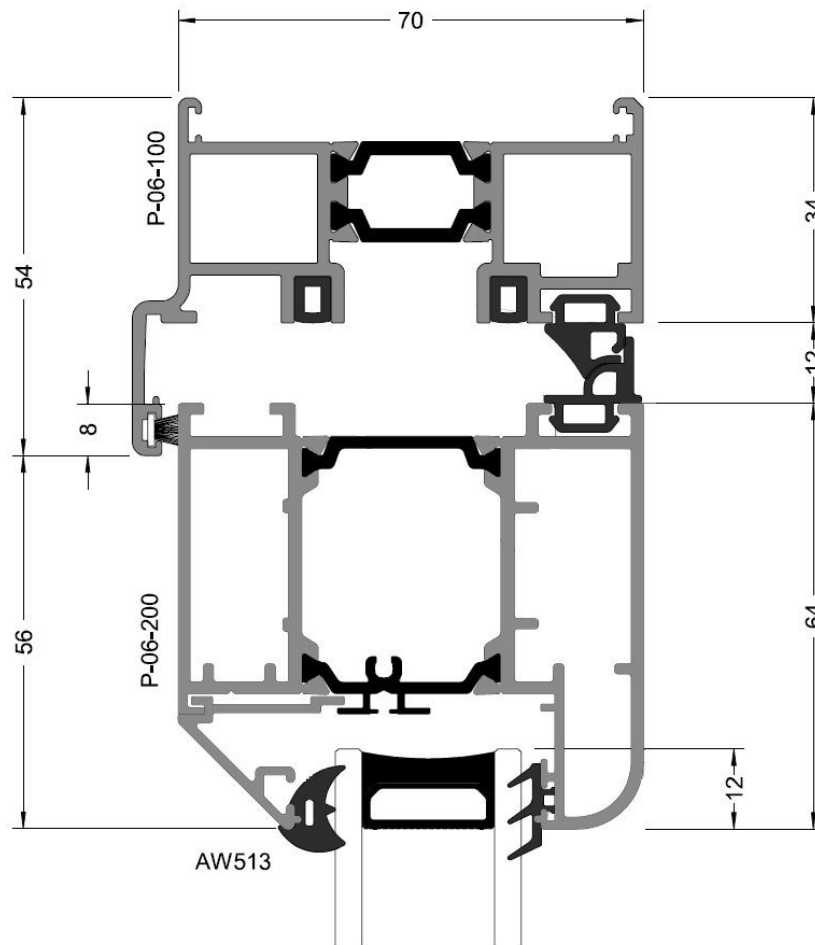

Aluminium Single Door - Rebate Jamb

Open Out

Aluminium Single Door - Jamb

Aluminium Single Door - Std Threshold

Aluminium Single Door - Head

Open Out

Aluminium Single Door - 150mm Cill

Aluminium Single Door - Drainage Tray

Aluminium Single Door - 40mm Addon for Trickle Vent