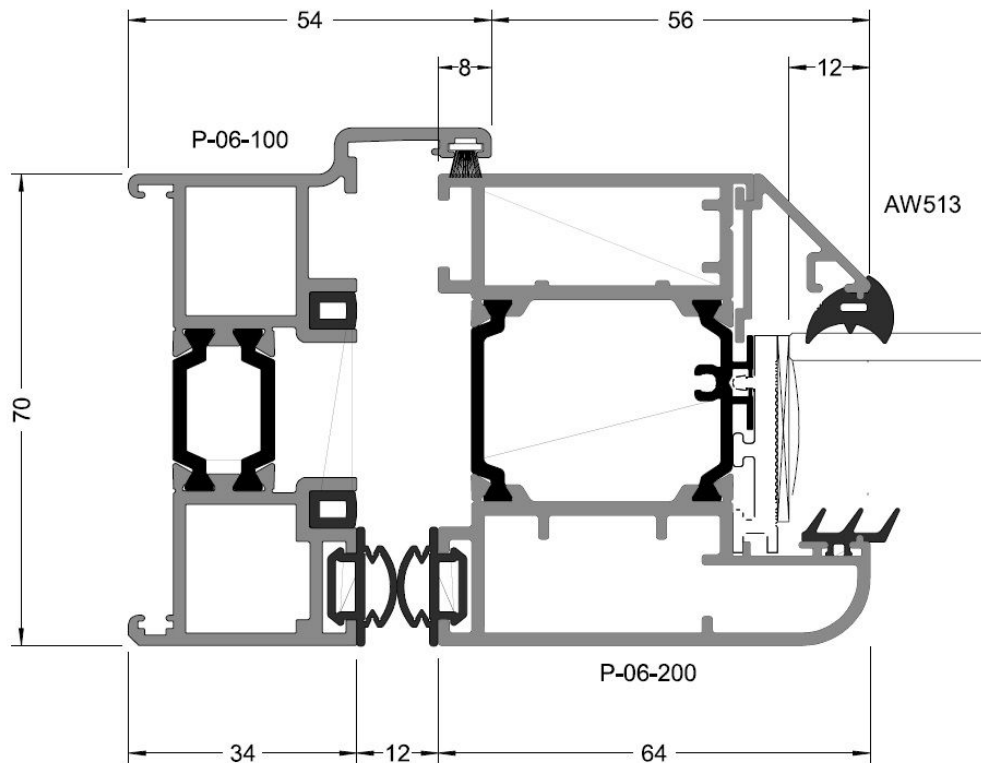

Aluminium Single Door - Rebate Jamb

Open Out

Aluminium Single Door - Jamb

Aluminium Single Door - Std Threshold

Aluminium Single Door - Head

Open Out

Aluminium Single Door - 150mm Cill

Aluminium Single Door - Drainage Tray

Aluminium Single Door - 40mm Addon for Trickle Vent