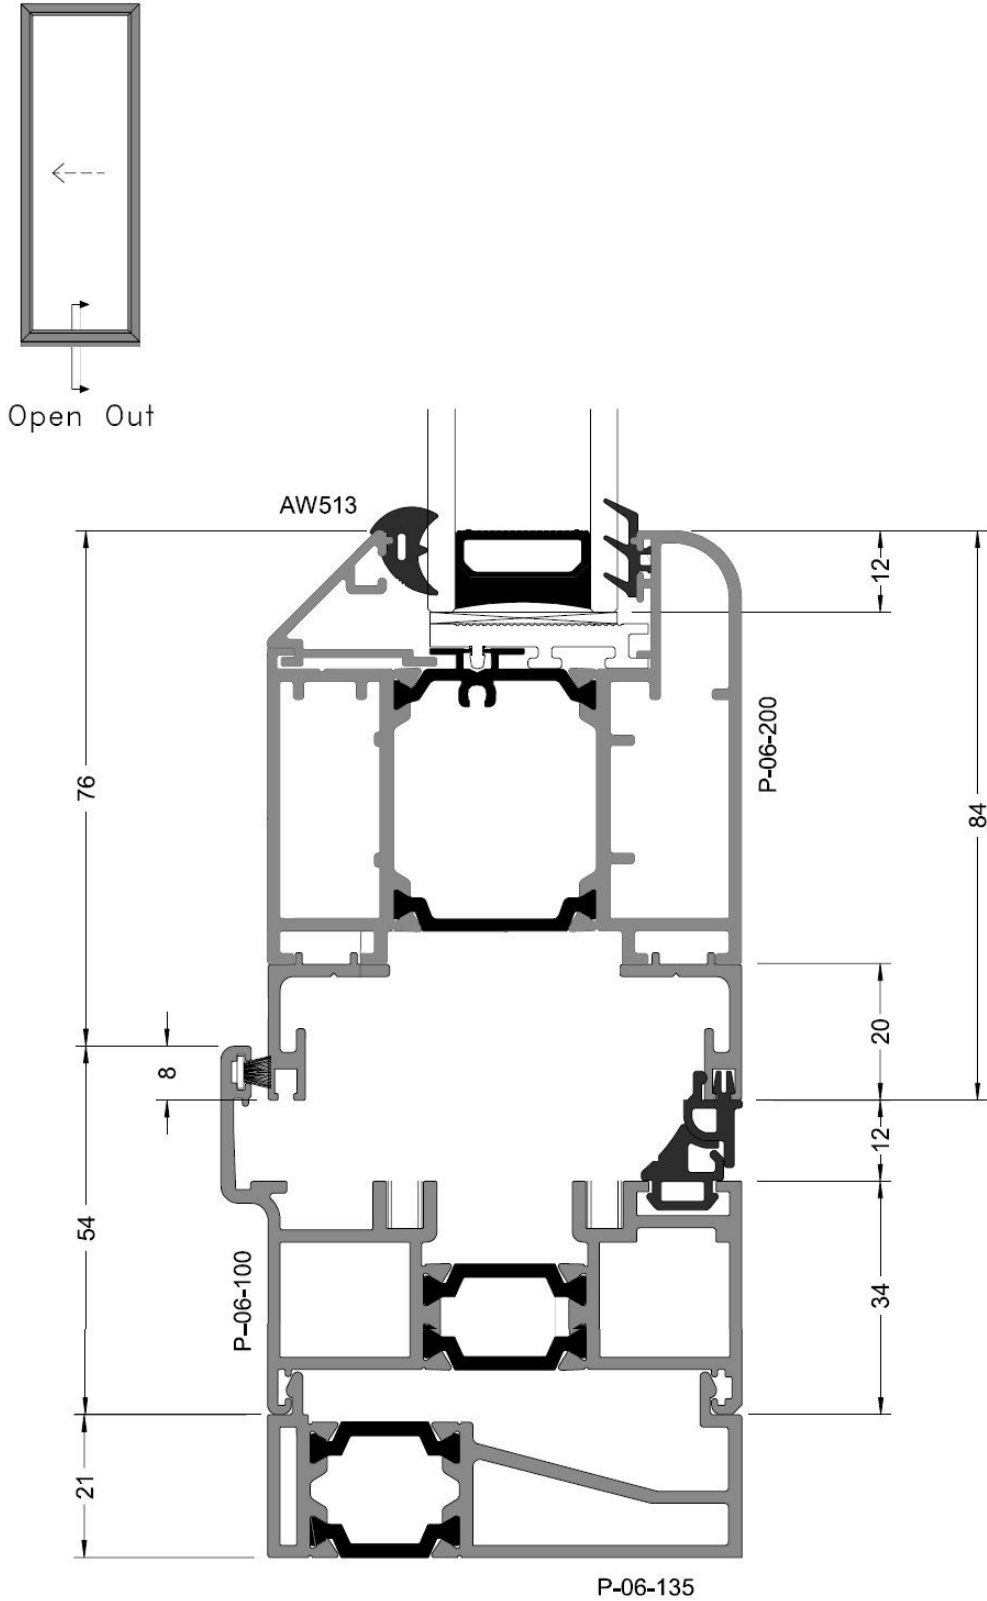

Aluminium Single Door - Rebate Jamb

Open Out

Aluminium Single Door - Jamb

Aluminium Single Door - Std Threshold

Aluminium Single Door - Head

Open Out

Aluminium Single Door - 150mm Cill

Aluminium Single Door - Drainage Tray

Aluminium Single Door - 40mm Addon for Trickle Vent