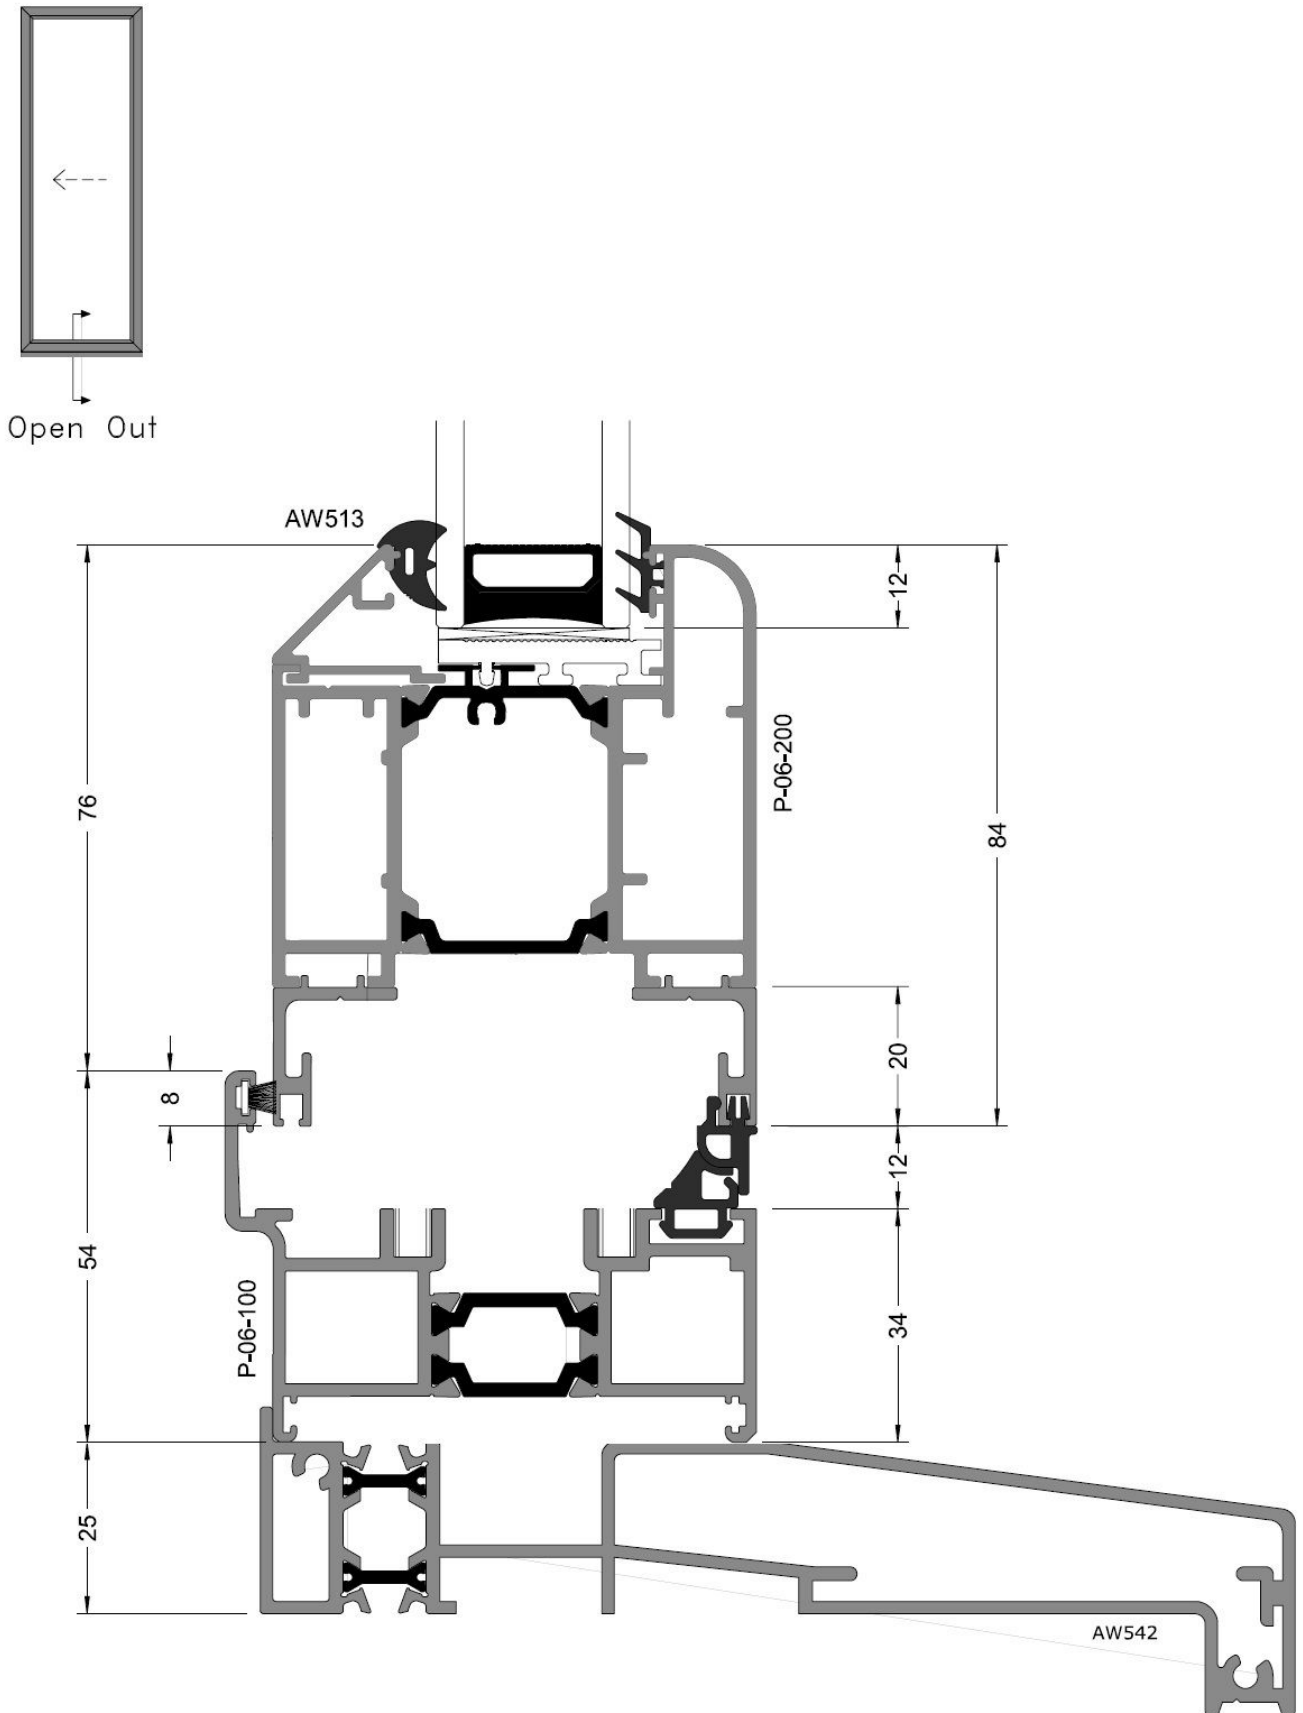

Aluminium Single Door - Rebate Jamb

Open Out

Aluminium Single Door - Jamb

Aluminium Single Door - Std Threshold

Aluminium Single Door - Head

Open Out

Aluminium Single Door - 150mm Cill

Aluminium Single Door - Drainage Tray

Aluminium Single Door - 40mm Addon for Trickle Vent