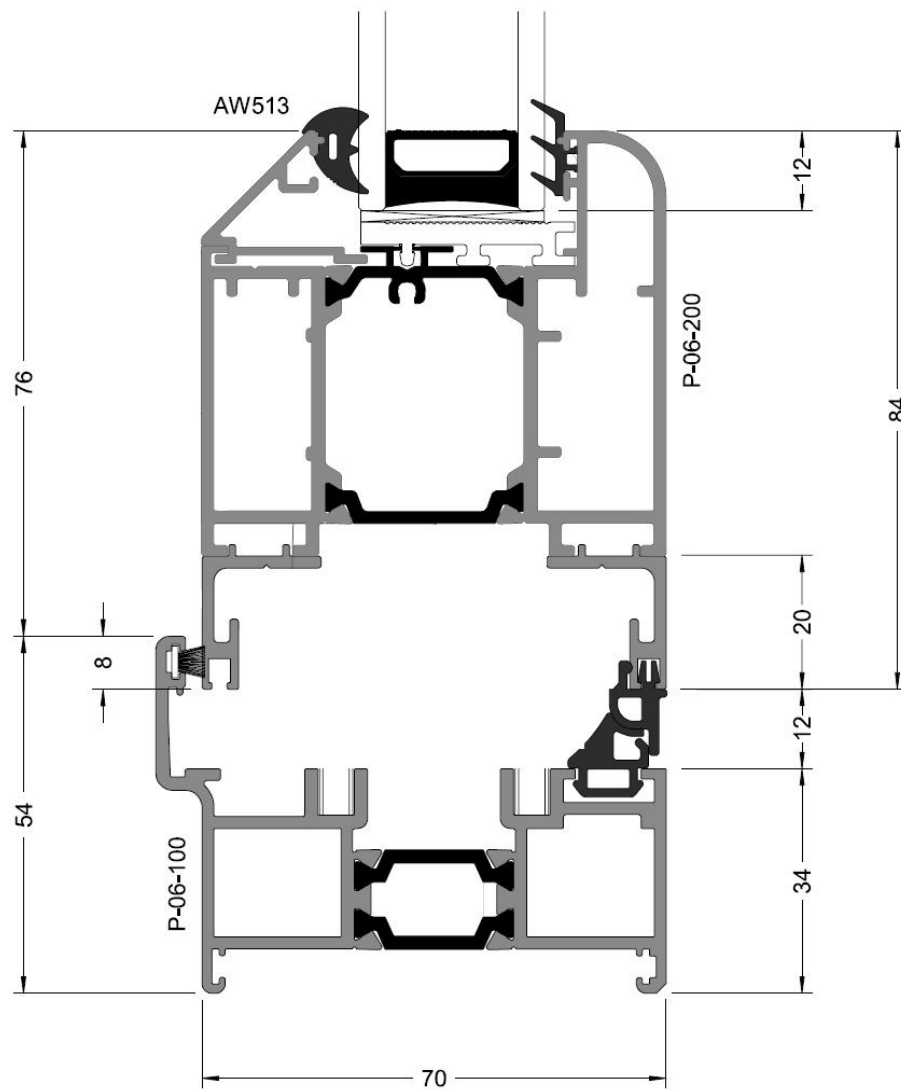

Aluminium Single Door - Rebate Jamb

Open Out

Aluminium Single Door - Jamb

Aluminium Single Door - Std Threshold

Aluminium Single Door - Head

Open Out

Aluminium Single Door - 150mm Cill

Aluminium Single Door - Drainage Tray

Aluminium Single Door - 40mm Addon for Trickle Vent