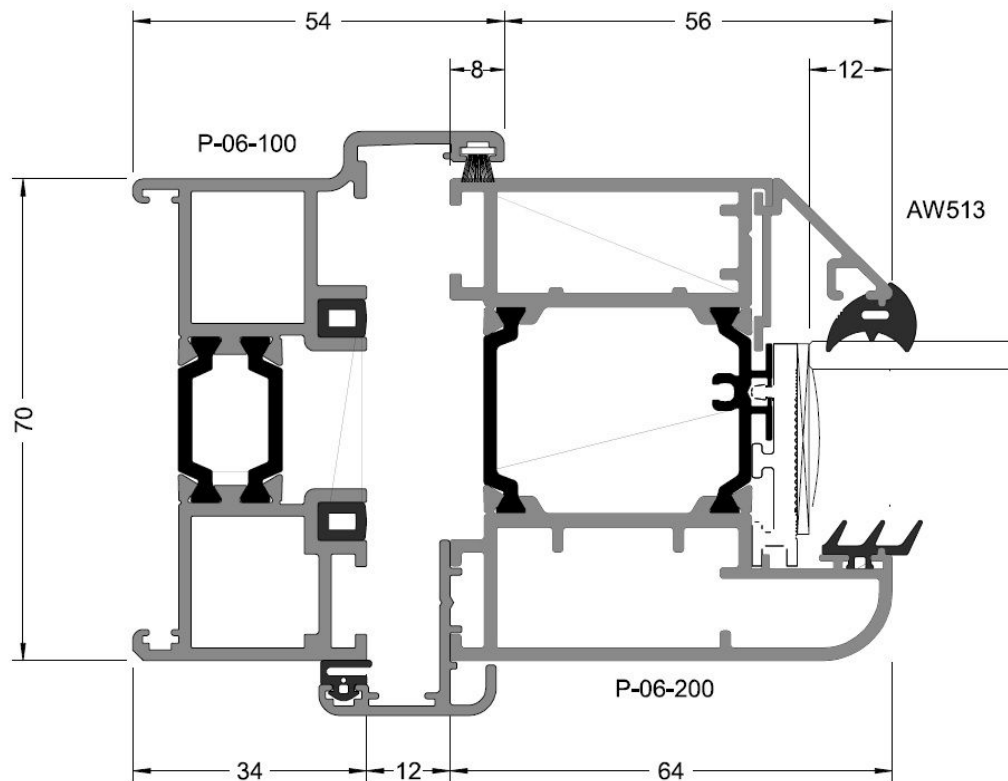

Aluminium Single Door - Rebate Jamb

Open Out

Aluminium Single Door - Jamb

Aluminium Single Door - Std Threshold

Aluminium Single Door - Head

Open Out

Aluminium Single Door - 150mm Cill

Aluminium Single Door - Drainage Tray

Aluminium Single Door - 40mm Addon for Trickle Vent