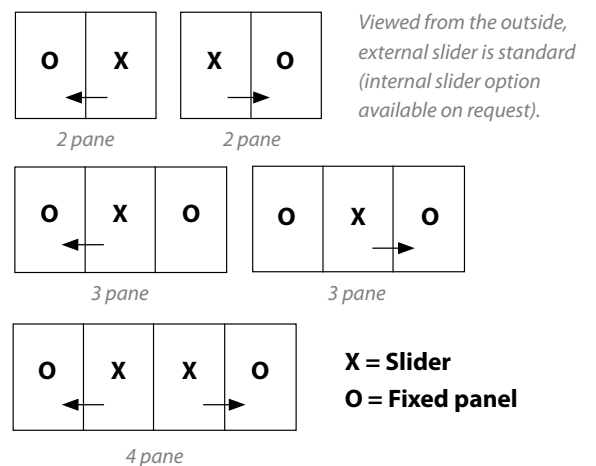

Cross section & configurations: Evolve patio doors

Alternative cross sections

3 and 4 pane options

3 pane horizontal cross section

4 pane horizontal cross section

Low threshold options

Configurations

	Min. width	Max. width	Max. height
2 PANE	1500mm	3000mm	2450mm*
3 PANE	2250mm	4500mm	2450mm*
4 PANE	3000mm	5900mm	2450mm*

* Height up to 2450mm dependant on width.

Cross section: Evolve patio doors

Horizontal cross section

Vertical cross section