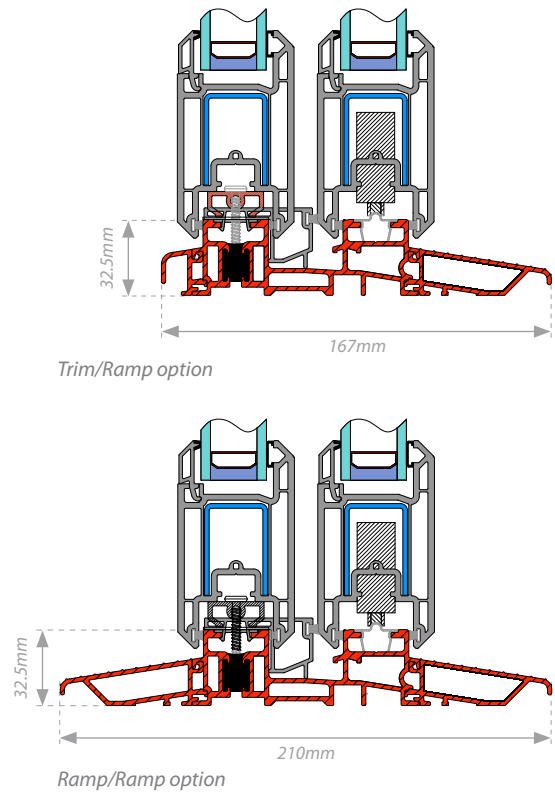

Cross section & configurations: Evolve patio doors

Alternative cross sections

3 and 4 pane options

3 pane horizontal cross section

4 pane horizontal cross section

Low threshold options

Configurations

	Min. width	Max. width	Max. height
2 PANE	1500mm	3000mm	2450mm*
3 PANE	2250mm	4500mm	2450mm*
4 PANE	3000mm	5900mm	2450mm*

* Height up to 2450mm dependant on width.

Cross section: Evolve patio doors

Horizontal cross section

Vertical cross section