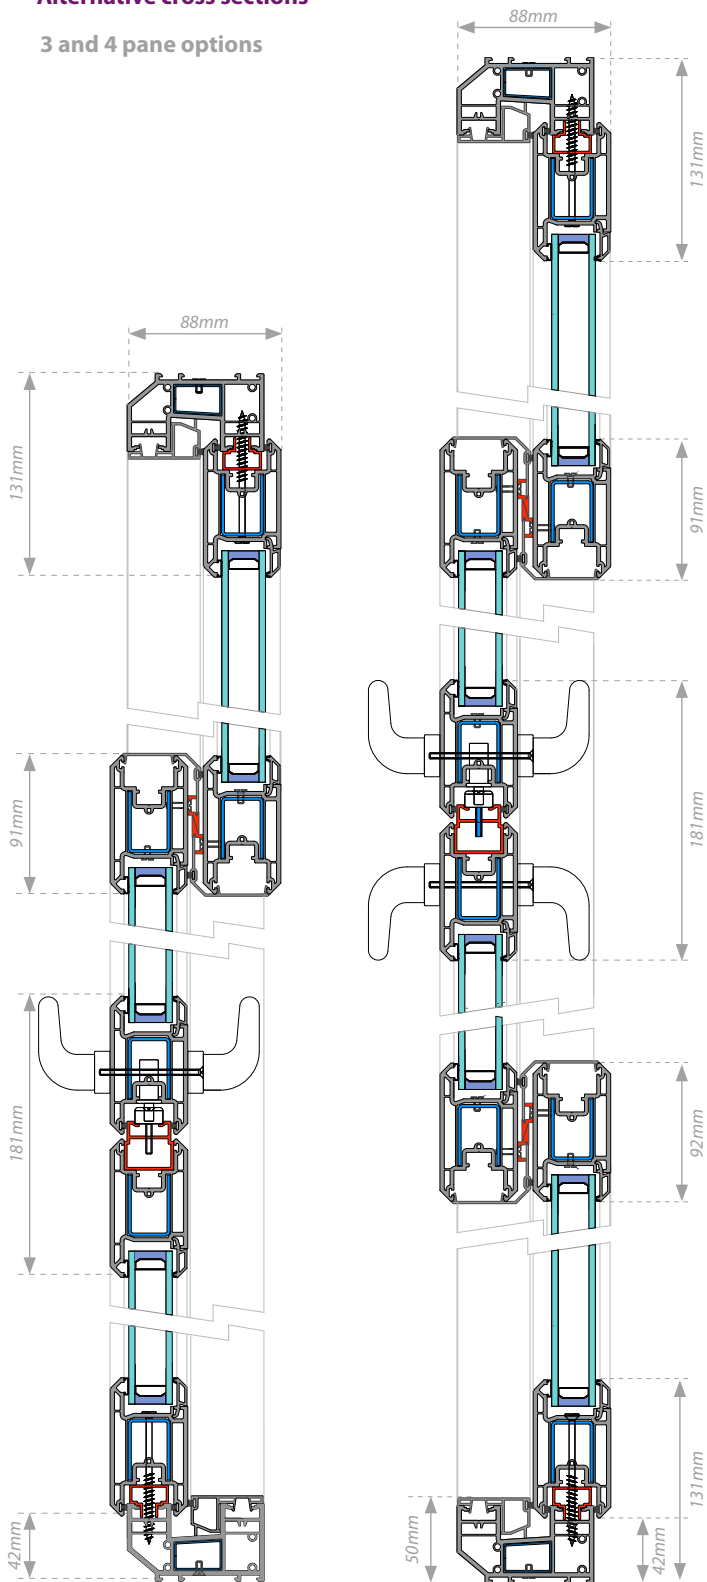

Cross section & configurations: Evolve patio doors

Alternative cross sections

3 and 4 pane options

3 pane horizontal cross section

4 pane horizontal cross section

Low threshold options

Configurations

	Min. width	Max. width	Max. height
2 PANE	1500mm	3000mm	2450mm*
3 PANE	2250mm	4500mm	2450mm*
4 PANE	3000mm	5900mm	2450mm*

* Height up to 2450mm dependant on width.

Cross section: Evolve patio doors

Horizontal cross section

Vertical cross section