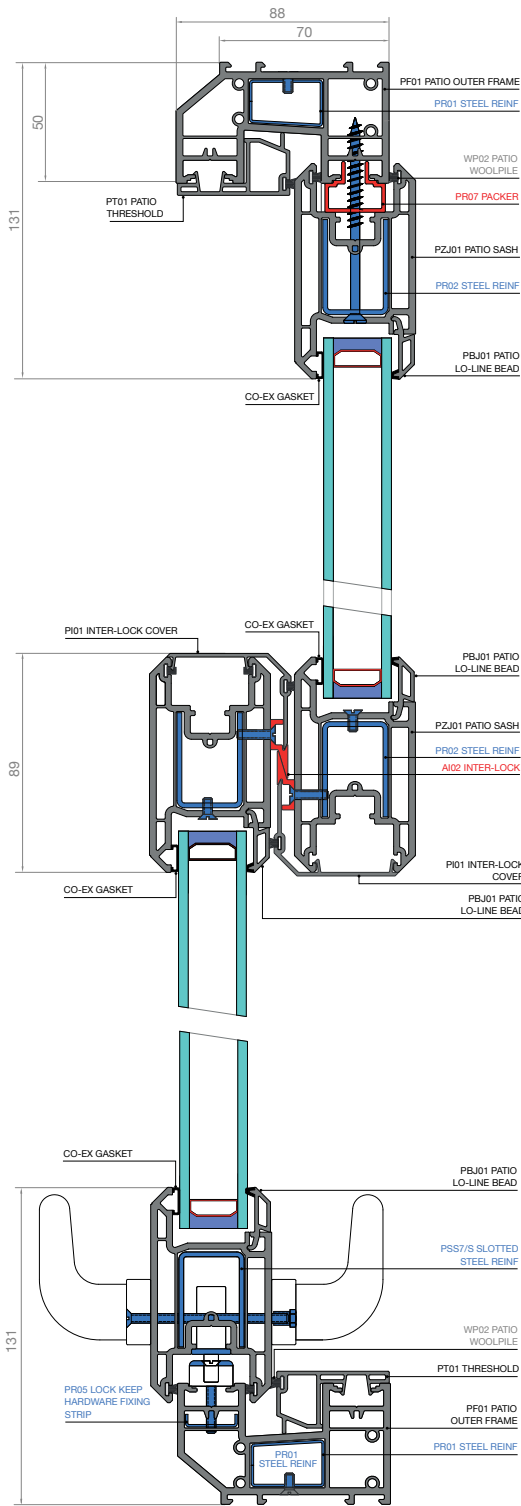

Cross section & configurations: Evolve patio doors

Alternative cross sections

3 and 4 pane options

3 pane horizontal cross section

4 pane horizontal cross section

Low threshold options

Configurations

	Min. width	Max. width	Max. height
2 PANE	1500mm	3000mm	2450mm*
3 PANE	2250mm	4500mm	2450mm*
4 PANE	3000mm	5900mm	2450mm*

* Height up to 2450mm dependant on width.

Cross section: Evolve patio doors

Horizontal cross section

Vertical cross section