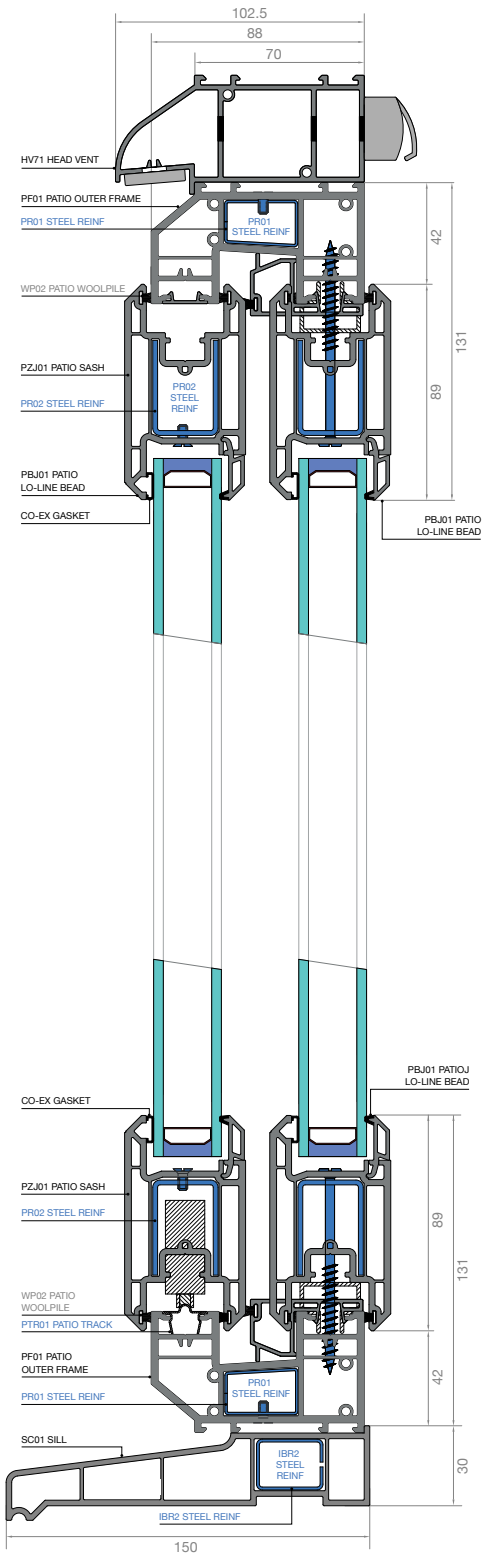

Cross section & configurations: Evolve patio doors

Alternative cross sections

3 and 4 pane options

3 pane horizontal cross section

4 pane horizontal cross section

Low threshold options

Configurations

	Min. width	Max. width	Max. height
2 PANE	1500mm	3000mm	2450mm*
3 PANE	2250mm	4500mm	2450mm*
4 PANE	3000mm	5900mm	2450mm*

* Height up to 2450mm dependant on width.

Cross section: Evolve patio doors

Horizontal cross section

Vertical cross section