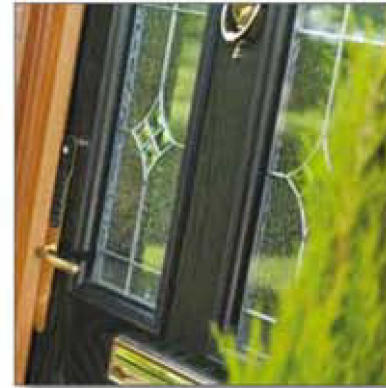

Just Value Doors | Composite Door Brochure

There are many more composite door styles, designs and options available to order on-line Click

to visit the most-up-to-date range at: www.justvaluedoors.co.uk/composite-doors